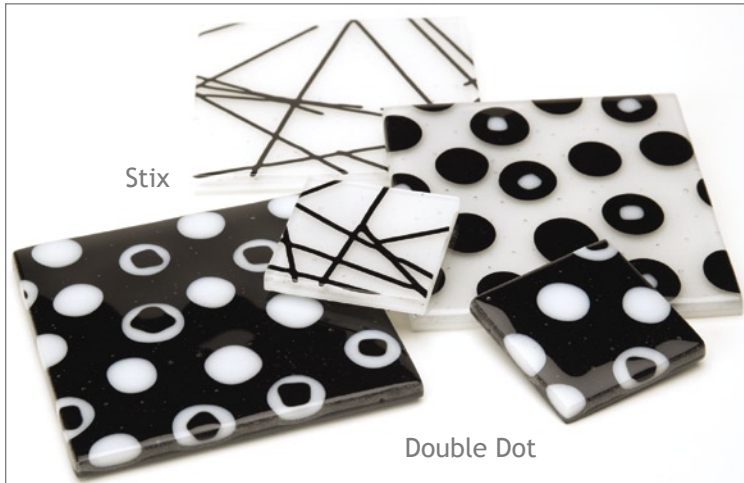

HUE

DECORATIVE HARDWARE & TILE

Fused glass + pewter cabinet hardware

Fused glass tile for vertical applications

13 standard glass colors

Made to order by American artisans

Allow 4 - 6 weeks for delivery

Please inquire about custom sizes, colors and finishes

REV. 04/08

Photos: Mike Seidl

STANDARD GLASS COLORS	
	Red (Re)
Brown (Br)	Orange (Or)
Gray (Gr)	Marigold (Ma)
Dove (Do)	Spring (Sp)
Vanilla (Va)	Jade (Ja)
White (Wh)	Dark Blue (Db)
Black (Bk)	Turquoise (Tu)