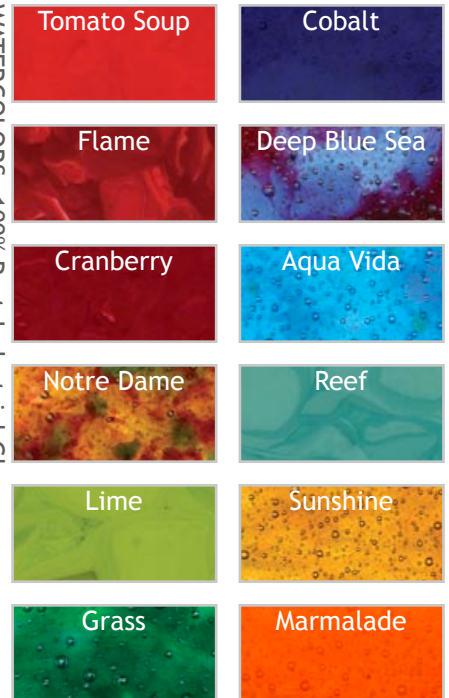

LUMINOUS

C A B I N E T H A R D W A R E

100% RECYCLED GLASS + LEAD-FREE PEWTER
19 GLASS COLORS + 9 CLASSIC KNOB & PULL SHAPES

Made to order by American artisans.

Allow 4-6 weeks for delivery.

Please inquire about custom colors and finishes.

Photo: Douglas Yaple

Standard metal finish is pewter.
Also available: nickel, chrome, bronze.
Inquire about custom metal finishes.
*Slight variations in color may occur
in this handmade recycled glass.*

TOP: MINERAL WATER

ABOVE LEFT: GRASS, AQUA VIDA, DEEP BLUE SEA

ABOVE RIGHT: AQUA VIDA

spectra^{LLC} **décor**
www.spectradecor.com
800.550.1986

WATERCOLORS: 100% Post-Industrial Glass

CLASSIC COLORS: 100% Recycled Glass with Post-Consumer Content