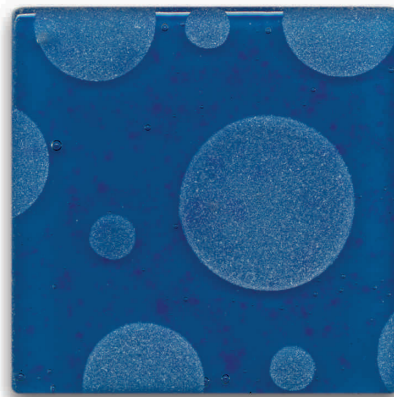

M O D

TEXTURED GLASS TILE

13 GLASS COLORS

4x4", 2x2" and 1x6" ACCENT TILES
FOR VERTICAL APPLICATIONS

Made to order by American artisans
Allow 4-6 weeks for delivery
Please inquire about custom colors & patterns

- LEFT TOP:
RING - Black
- LEFT CENTER:
ZEBRA - Black
- LEFT BOTTOM:
COPPER FOIL - Black
- RIGHT TOP:
RAIN - Red
- RIGHT BOTTOM:
BUBBLE - Dark Blue

STANDARD COLORS